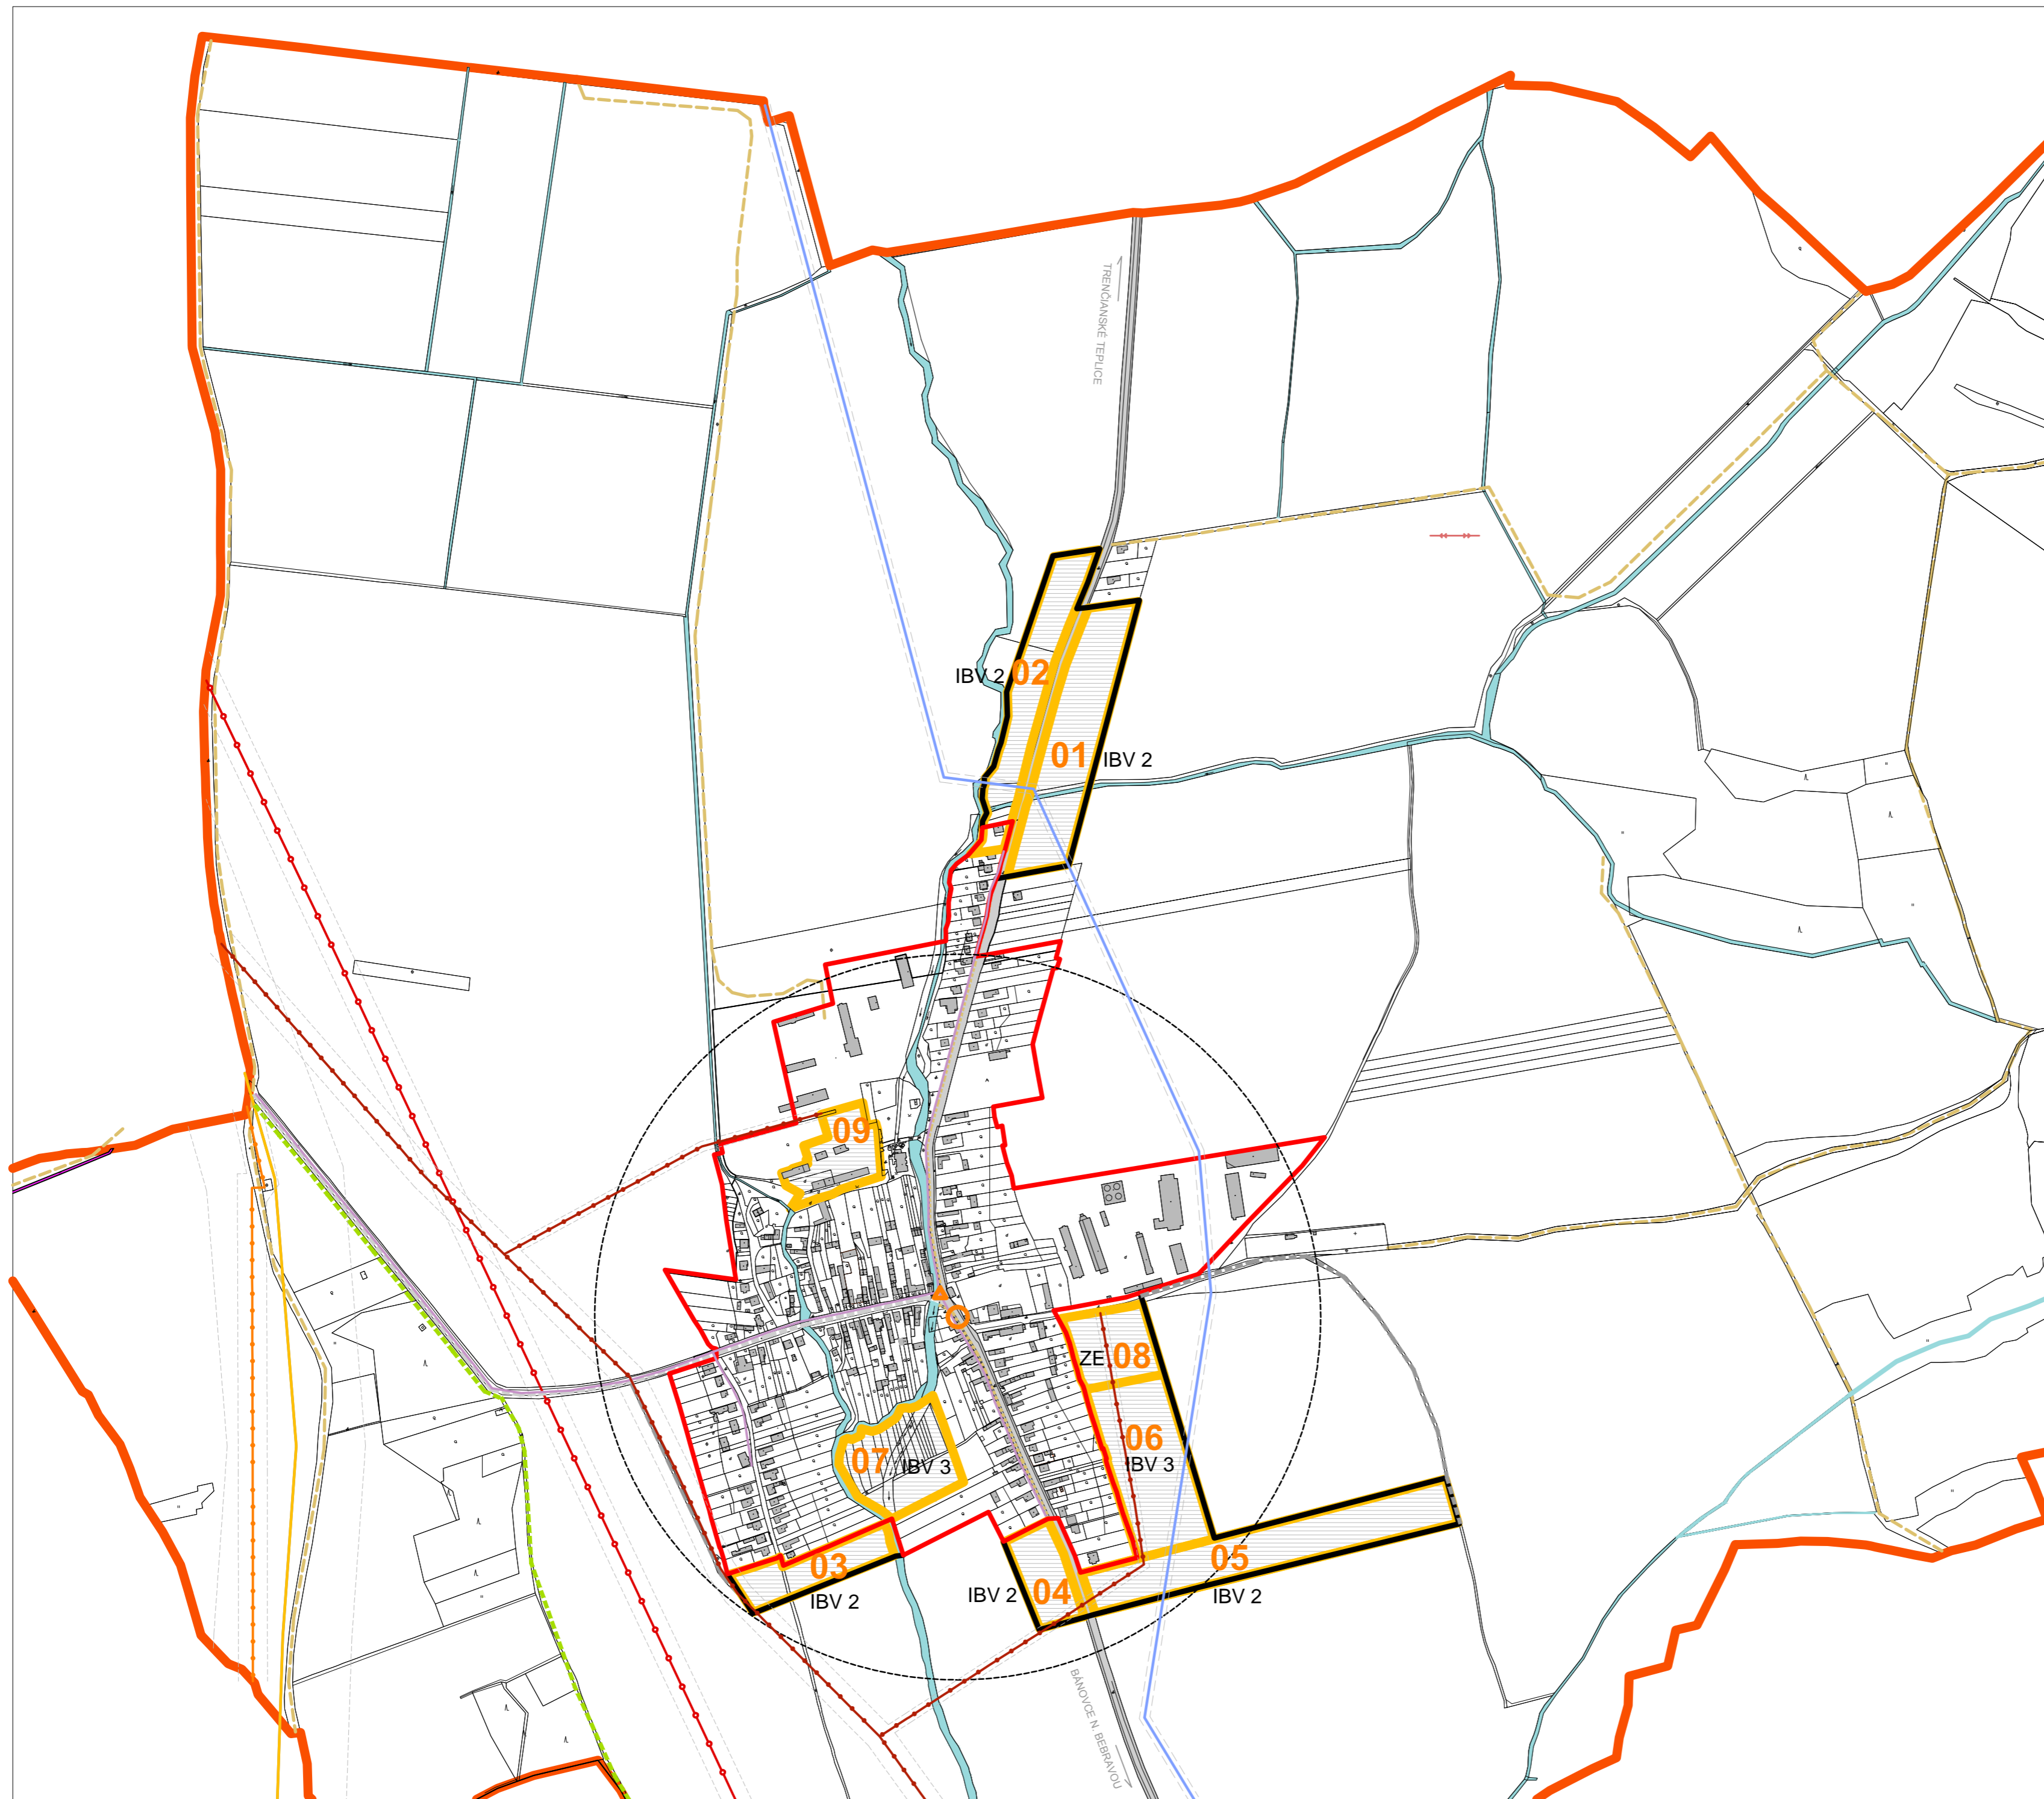

ÚZEMNÝ PLÁN OBCE HORŇANY

| STAV | NÁVRH | VÝHLAD | |
|-------------------------|-------------------------|-------------------------|---|
| [Orange line] | [Orange line] | [Orange line] | HRANICA KATASTRA |
| [Red line] | [Red line] | [Red line] | HRANICA ZASTAVANÉHO ÚZEMIA OBCE |
| [Yellow outline] | [Yellow outline] | [Yellow outline] | NAVROHOVANÉ ZÓNY |
| [Grey area] | [Grey area] | [Grey area] | OBJEKTY V ZASTAVANOM ÚZEMÍ |
| [Blue line] | [Blue line] | [Blue line] | VODNÉ TOKY |
| [Grey line] | [Grey line] | [Grey line] | REGIONÁLNA CESTA II. TRIEDY |
| [Dashed grey line] | [Dashed grey line] | [Dashed grey line] | CESTA III. TRIEDY |
| [Dotted grey line] | [Dotted grey line] | [Dotted grey line] | MIESTNA KOMUNIKÁCIA |
| [Dashed yellow line] | [Dashed yellow line] | [Dashed yellow line] | PEŠIE CHODNÍKY |
| [Dotted yellow line] | [Dotted yellow line] | [Dotted yellow line] | POLNÉ CESTY |
| [Yellow line] | [Yellow line] | [Yellow line] | NÁVRH PRIEBEHU RÝCHLOSTNEJ CESTY R2 |
| [Blue arrow] | [Blue arrow] | [Blue arrow] | KOMUNIKÁCIE DO NOVÝCH ZÓN / C3 - MO 7,0 / 40 / |
| [Red line with dots] | [Red line with dots] | [Red line with dots] | ELEKTRICKÉ VEDENIE VVN 220kV |
| [Red line with dots] | [Red line with dots] | [Red line with dots] | ELEKTRICKÉ VEDENIE |
| [Blue line with dots] | [Blue line with dots] | [Blue line with dots] | SKUPINOVÝ VODOVOD |
| [Orange line with dots] | [Orange line with dots] | [Orange line with dots] | PLYNOVOD VTL |
| [Purple line with dots] | [Purple line with dots] | [Purple line with dots] | TELEKOMUNIKAČNÉ SIETE |
| [Green dashed line] | [Green dashed line] | [Green dashed line] | CYKLOTRASA (CYKLOKORIDOR TRENČÍN - PARTIZÁNSKE) |
| [Orange circle] | [Orange circle] | [Orange circle] | ZASTÁVKA AUTOBUSOVEJ DOPRAVY |
| [Black circle] | [Black circle] | [Black circle] | IZOCHROMY ČASOVEJ DOSTUPNOSTI |
| [Orange triangle] | [Orange triangle] | [Orange triangle] | KOLÍZNE MIESTO V DOPRAVE |
| [Grey area] | [Grey area] | [Grey area] | OCHRANNE PÁSMA VŠETKÝCH DRUHOV |