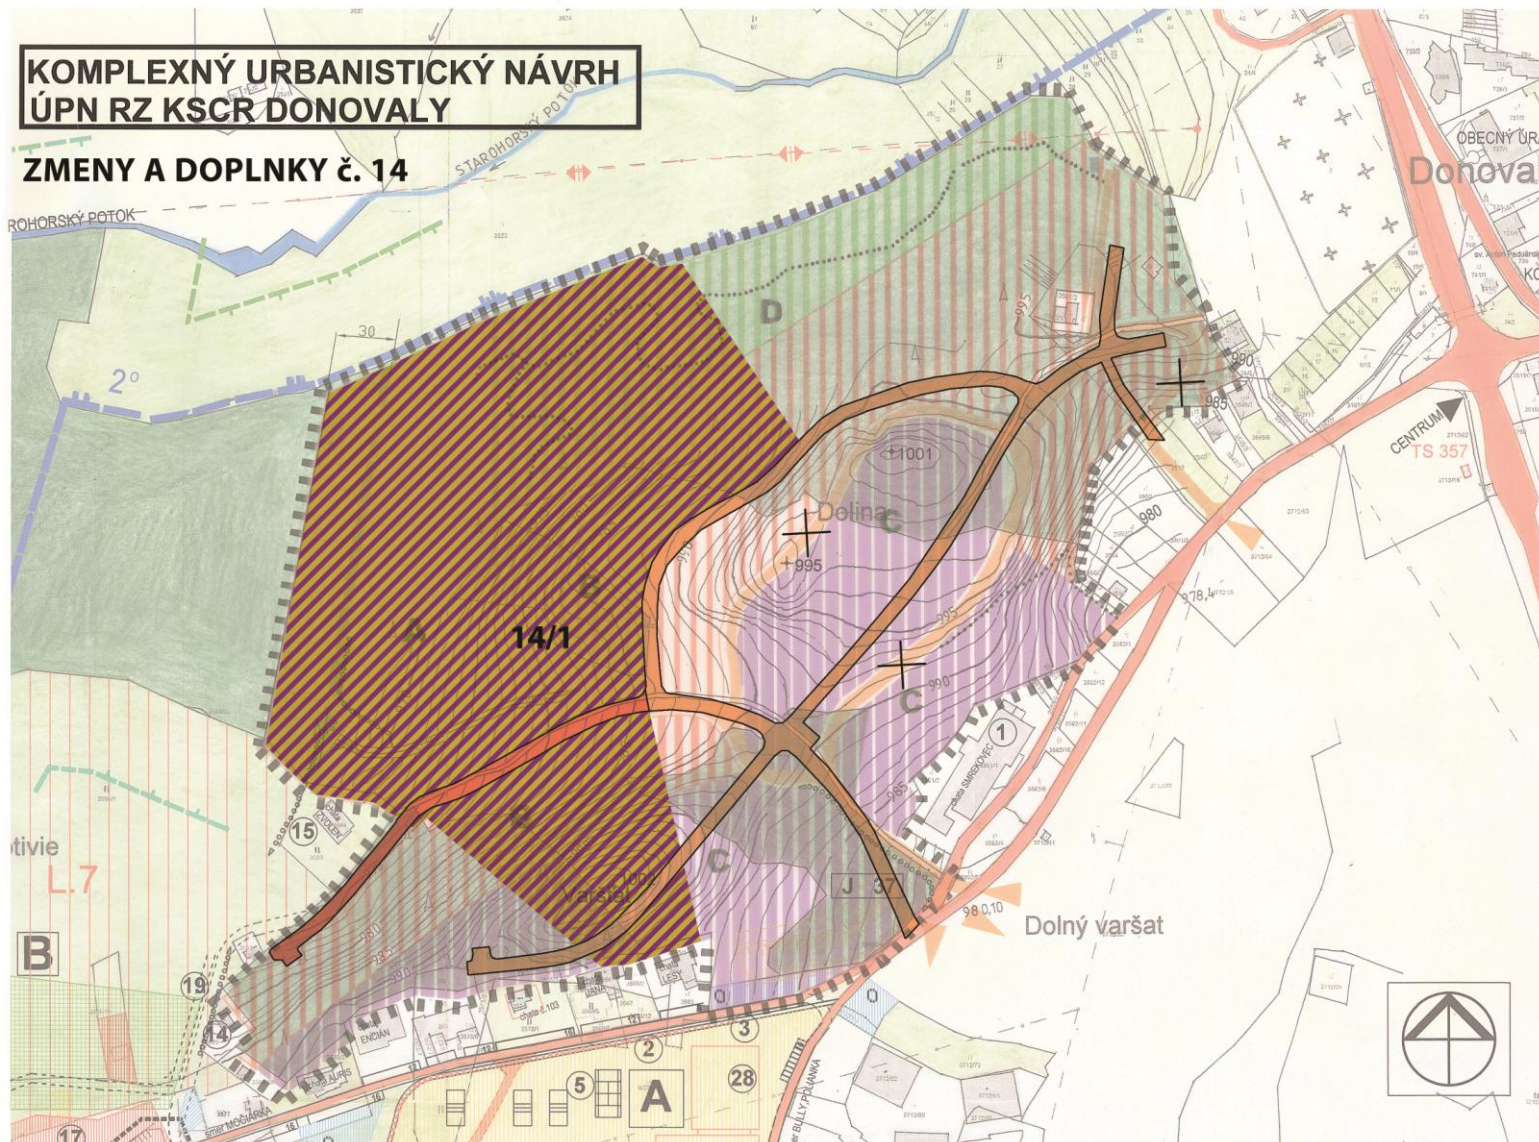

KOMPLEXNÝ URBANISTICKÝ NÁVRH ÚPN RZ KSCR DONOVALY

ZMENY A DOPLNKY č. 14

STAV	NÁVRH	LEGENDA
[Dashed line]	[Dashed line]	HRANICA RIEŠENÉHO ÚZEMIA
[Dotted line]	[Dotted line]	HRANICA FUNKČNÝCH CELKOV
[Box with J-37,A,B]	[Box with J-37,A,B]	FUNKČNÝ CELOK
[Box with 1,2-19]	[Box with A,B,C,D]	OZNAČENIE FUNKČNÝCH PLOCH
[Box with building icon]	[Box with building icon]	JESTVUJÚCE OBJEKTY
[Box with orange hatching]	[Box with orange hatching]	OBYTNÉ ÚZEMIE
[Box with red and white hatching]	[Box with red and white hatching]	REKREAČNÉ BÝVANIE
[Box with purple hatching]	[Box with purple hatching]	ZMIEŠANÉ ÚZEMIE
[Box with green hatching]	[Box with green hatching]	LESOPARK
[Box with dots]	[Box with dots]	LESNÝ CHODNÍK
[Box with circles]	[Box with circles]	OPĚŠIE KOMUNIKÁCIE
[Box with thick orange line]	[Box with thick orange line]	MIESTNE OBSLUŽNÉ KOMUNIKÁCIE
[Box with red dashed line]	[Box with red dashed line]	TRVALÉ BEŽECKÉ POHYBOVÉ TRASY
[Box with orange hatching]	[Box with orange hatching]	SPORTOVÉ PLOCHY
[Box with blue wavy line]	[Box with blue wavy line]	OCHRANNÉ PÁSMO VODNÉHO ZDROJA
[Box with green wavy line]	[Box with green wavy line]	OCHRANNÉ PÁSMO LESA
[Box with light green]	[Box with light green]	LÚKY
[Box with dark green]	[Box with dark green]	LES
[Box with red and white hatching]	[Box with red and white hatching]	EKOLOGICKY VÝZNAMNÝ SEGMENT BIOCENTRUM LOKÁLNEHO VÝZNAMU
[Box with dashed line]	[Box with dashed line]	CINTORIN
[Box with red star]	[Box with red star]	VYHLIADKOVÝ BOD
[Box with blue hatching]	[Box with blue hatching]	PLOCHY SKLÁDKY SNIEHU
[Box with grey hatching]	[Box with grey hatching]	PLOCHY KOMUNÁLNEHO ODPADU
[Box with blue hatching]	[Box with blue hatching]	PLOCHY POŽIARNEJ OCHRANY
[Box with red circle]	[Box with red circle]	22 kV KÁBLOVÉ VEDENIE
[Box with red square]	[Box with red square]	TRAFOSTANICA KIOSKOVÁ
[Box with diagonal hatching]	[Box with diagonal hatching]	VYŠŠIA OBCIANSKA VYBAVENOSŤ